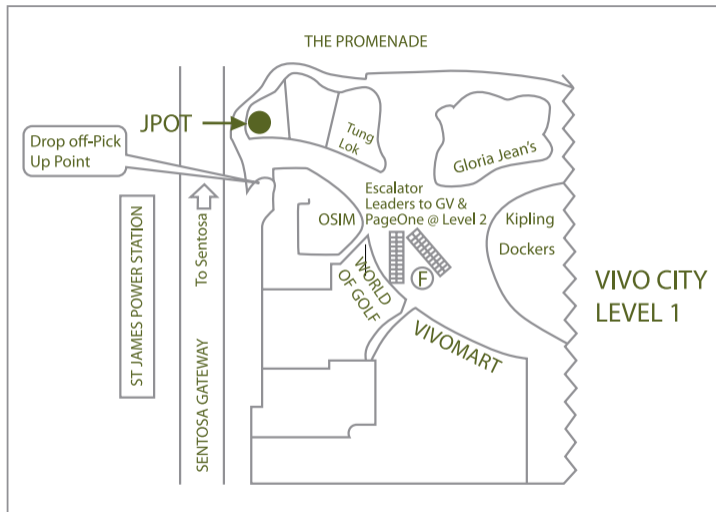

## VivoCity Shuttle

Monday to Sunday

### Clubhouse & Tanah Merah II

10.00	16.00
10.30	16.30
11.00	17.00
12.00	17.30
12.30	18.00*
13.00	19.00*
13.30	19.30*
14.00	20.00
14.30	20.30
15.00	21.00
15.30	21.30

\*Available only on Saturday,  
Sunday and Public Holiday

## Resort World Shuttle

Monday to Sunday

---

### From Resort World

18.30

19.40

---